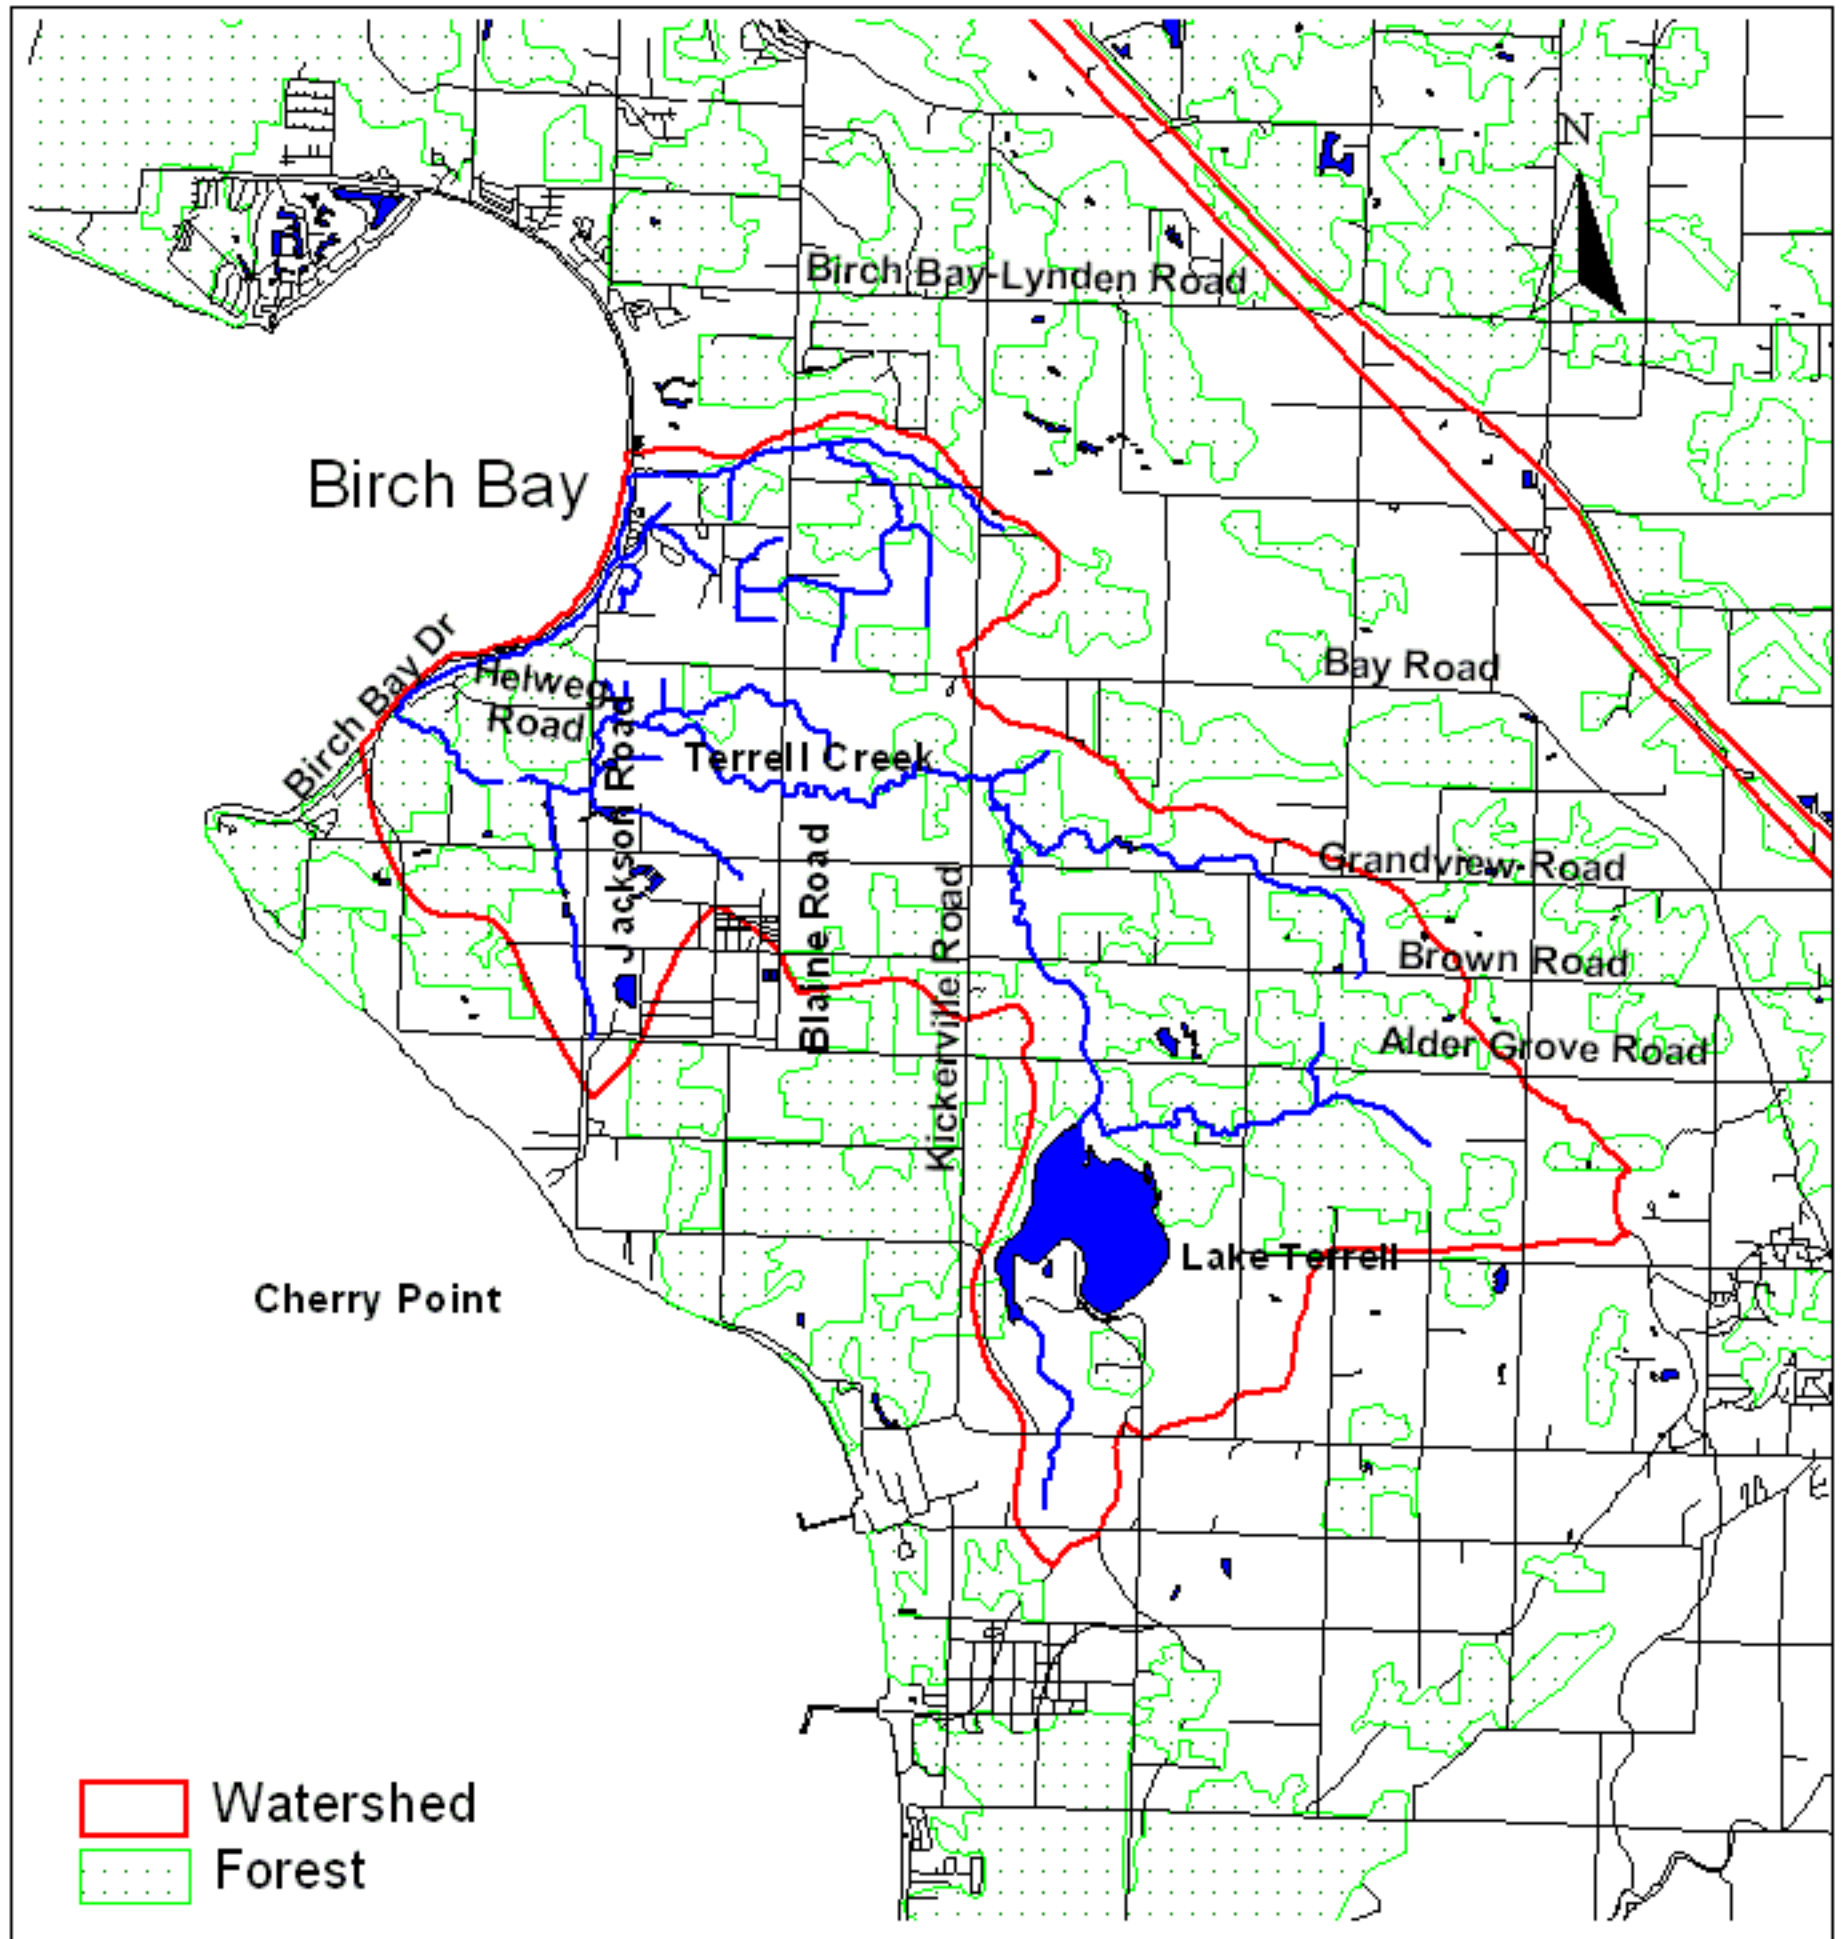

Map by Jean Olson - 2002

Terrell Creek Wildlife & Habitats Vicinity and Study Area

0.6 0 0.6 1.2 1.8 2.4 Miles

Nahkeeta Northwest Wildlife Services

Map by Jean Olson - 2002

Terrell Creek Wildlife & Habitats

Terrell Creek Watershed

0.5 0 0.5 1 Miles

Nahkeeta Northwest Wildlife Services

Map by Jean Olson - 2002