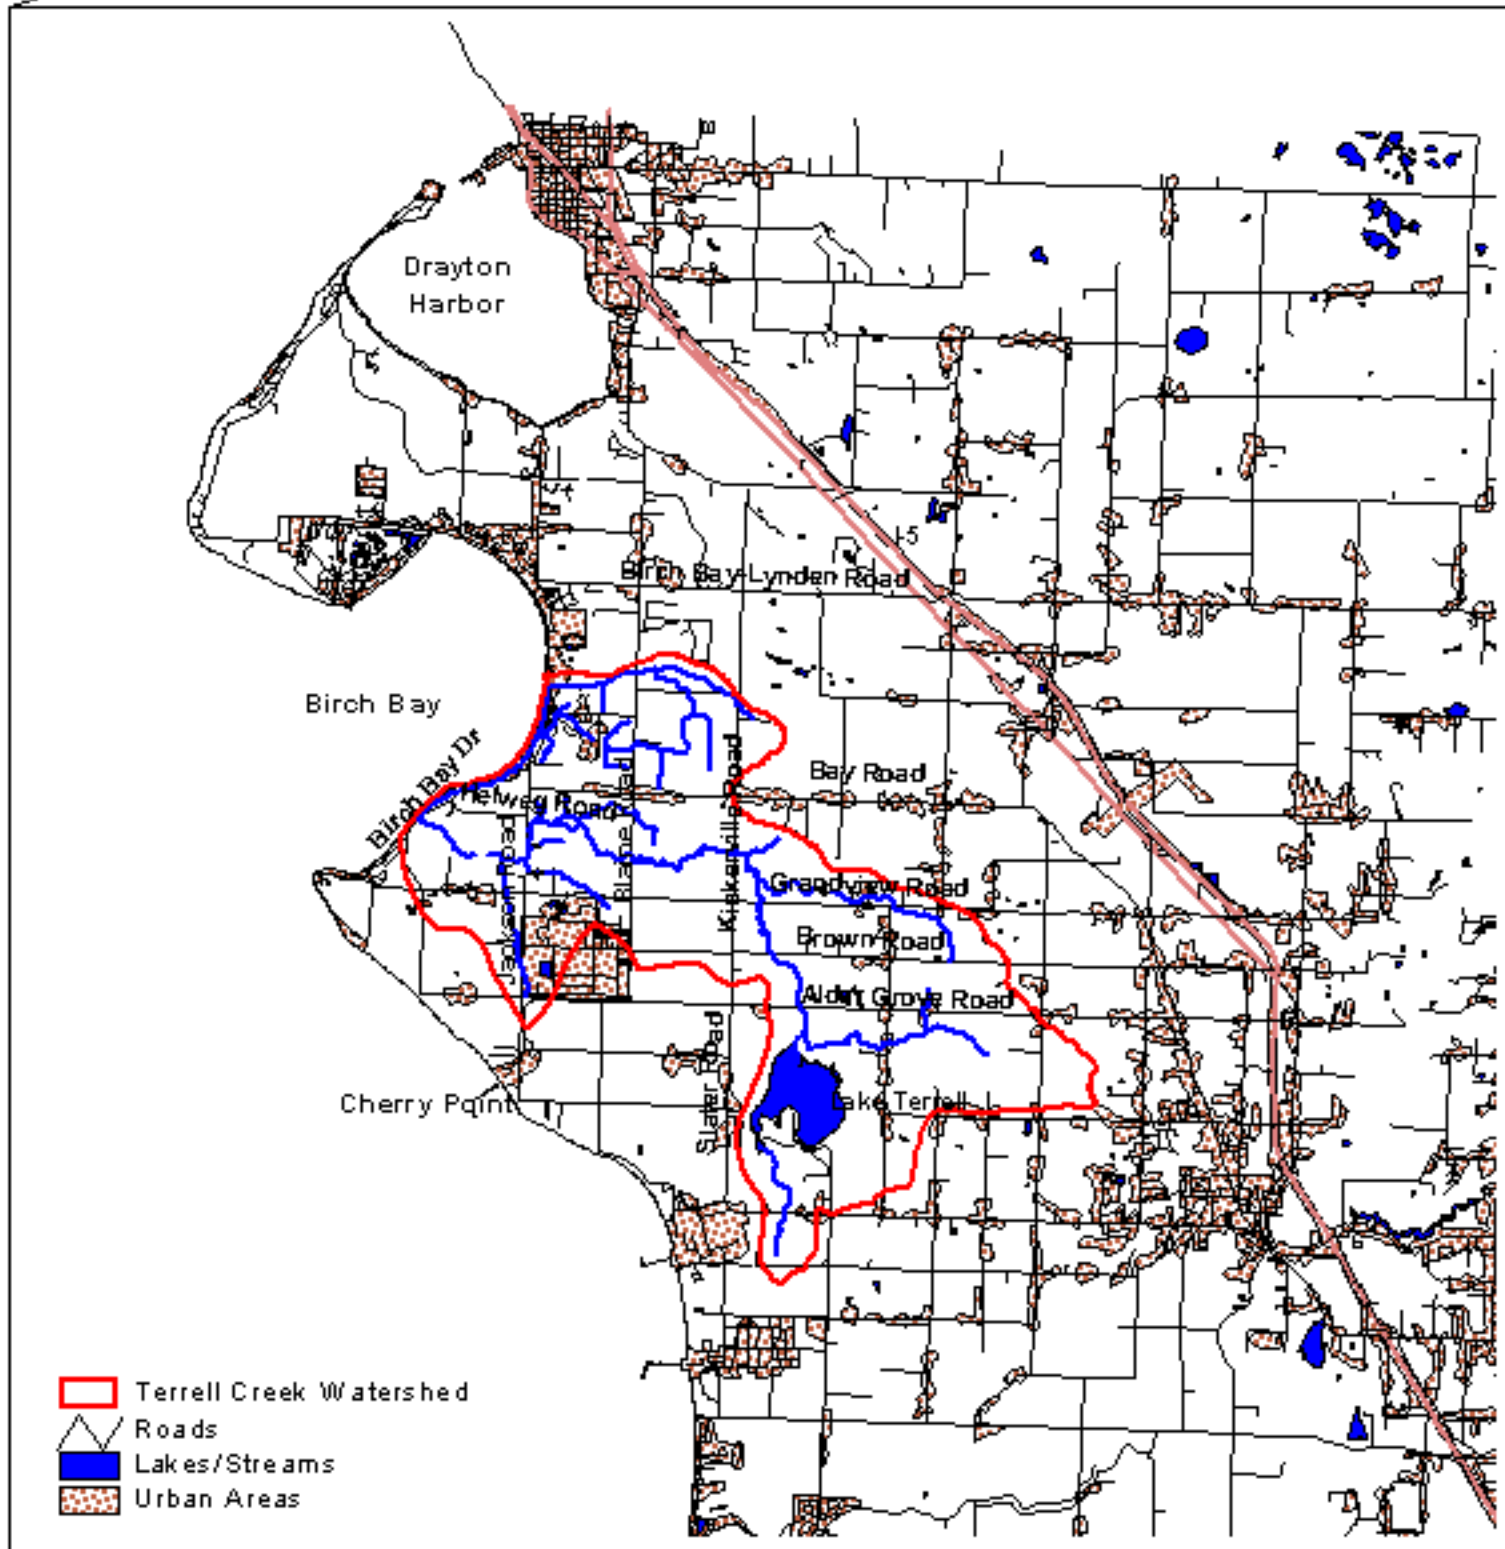

Land Use Around Terrell Creek

Nahkeeta Northwest Wildlife Services

Map by Jean Olson - 2002

Terrell Creek Wildlife & Habitats

Habitat Assessment Section Map

1 0 1 2 Miles

Nahkeeta Northwest Wildlife Services

Map by Jean Olson - 2002

Terrell Creek Wildlife & Habitats Vicinity and Study Area

0.6 0 0.6 1.2 1.8 2.4 Miles

Nahkeeta Northwest Wildlife Services

Map by Jean Olson - 2002

Terrell Creek Wildlife & Habitats

Terrell Creek Watershed

0.5 0 0.5 1 Miles

Nahkeeta Northwest Wildlife Services

Map by Jean Olson - 2002