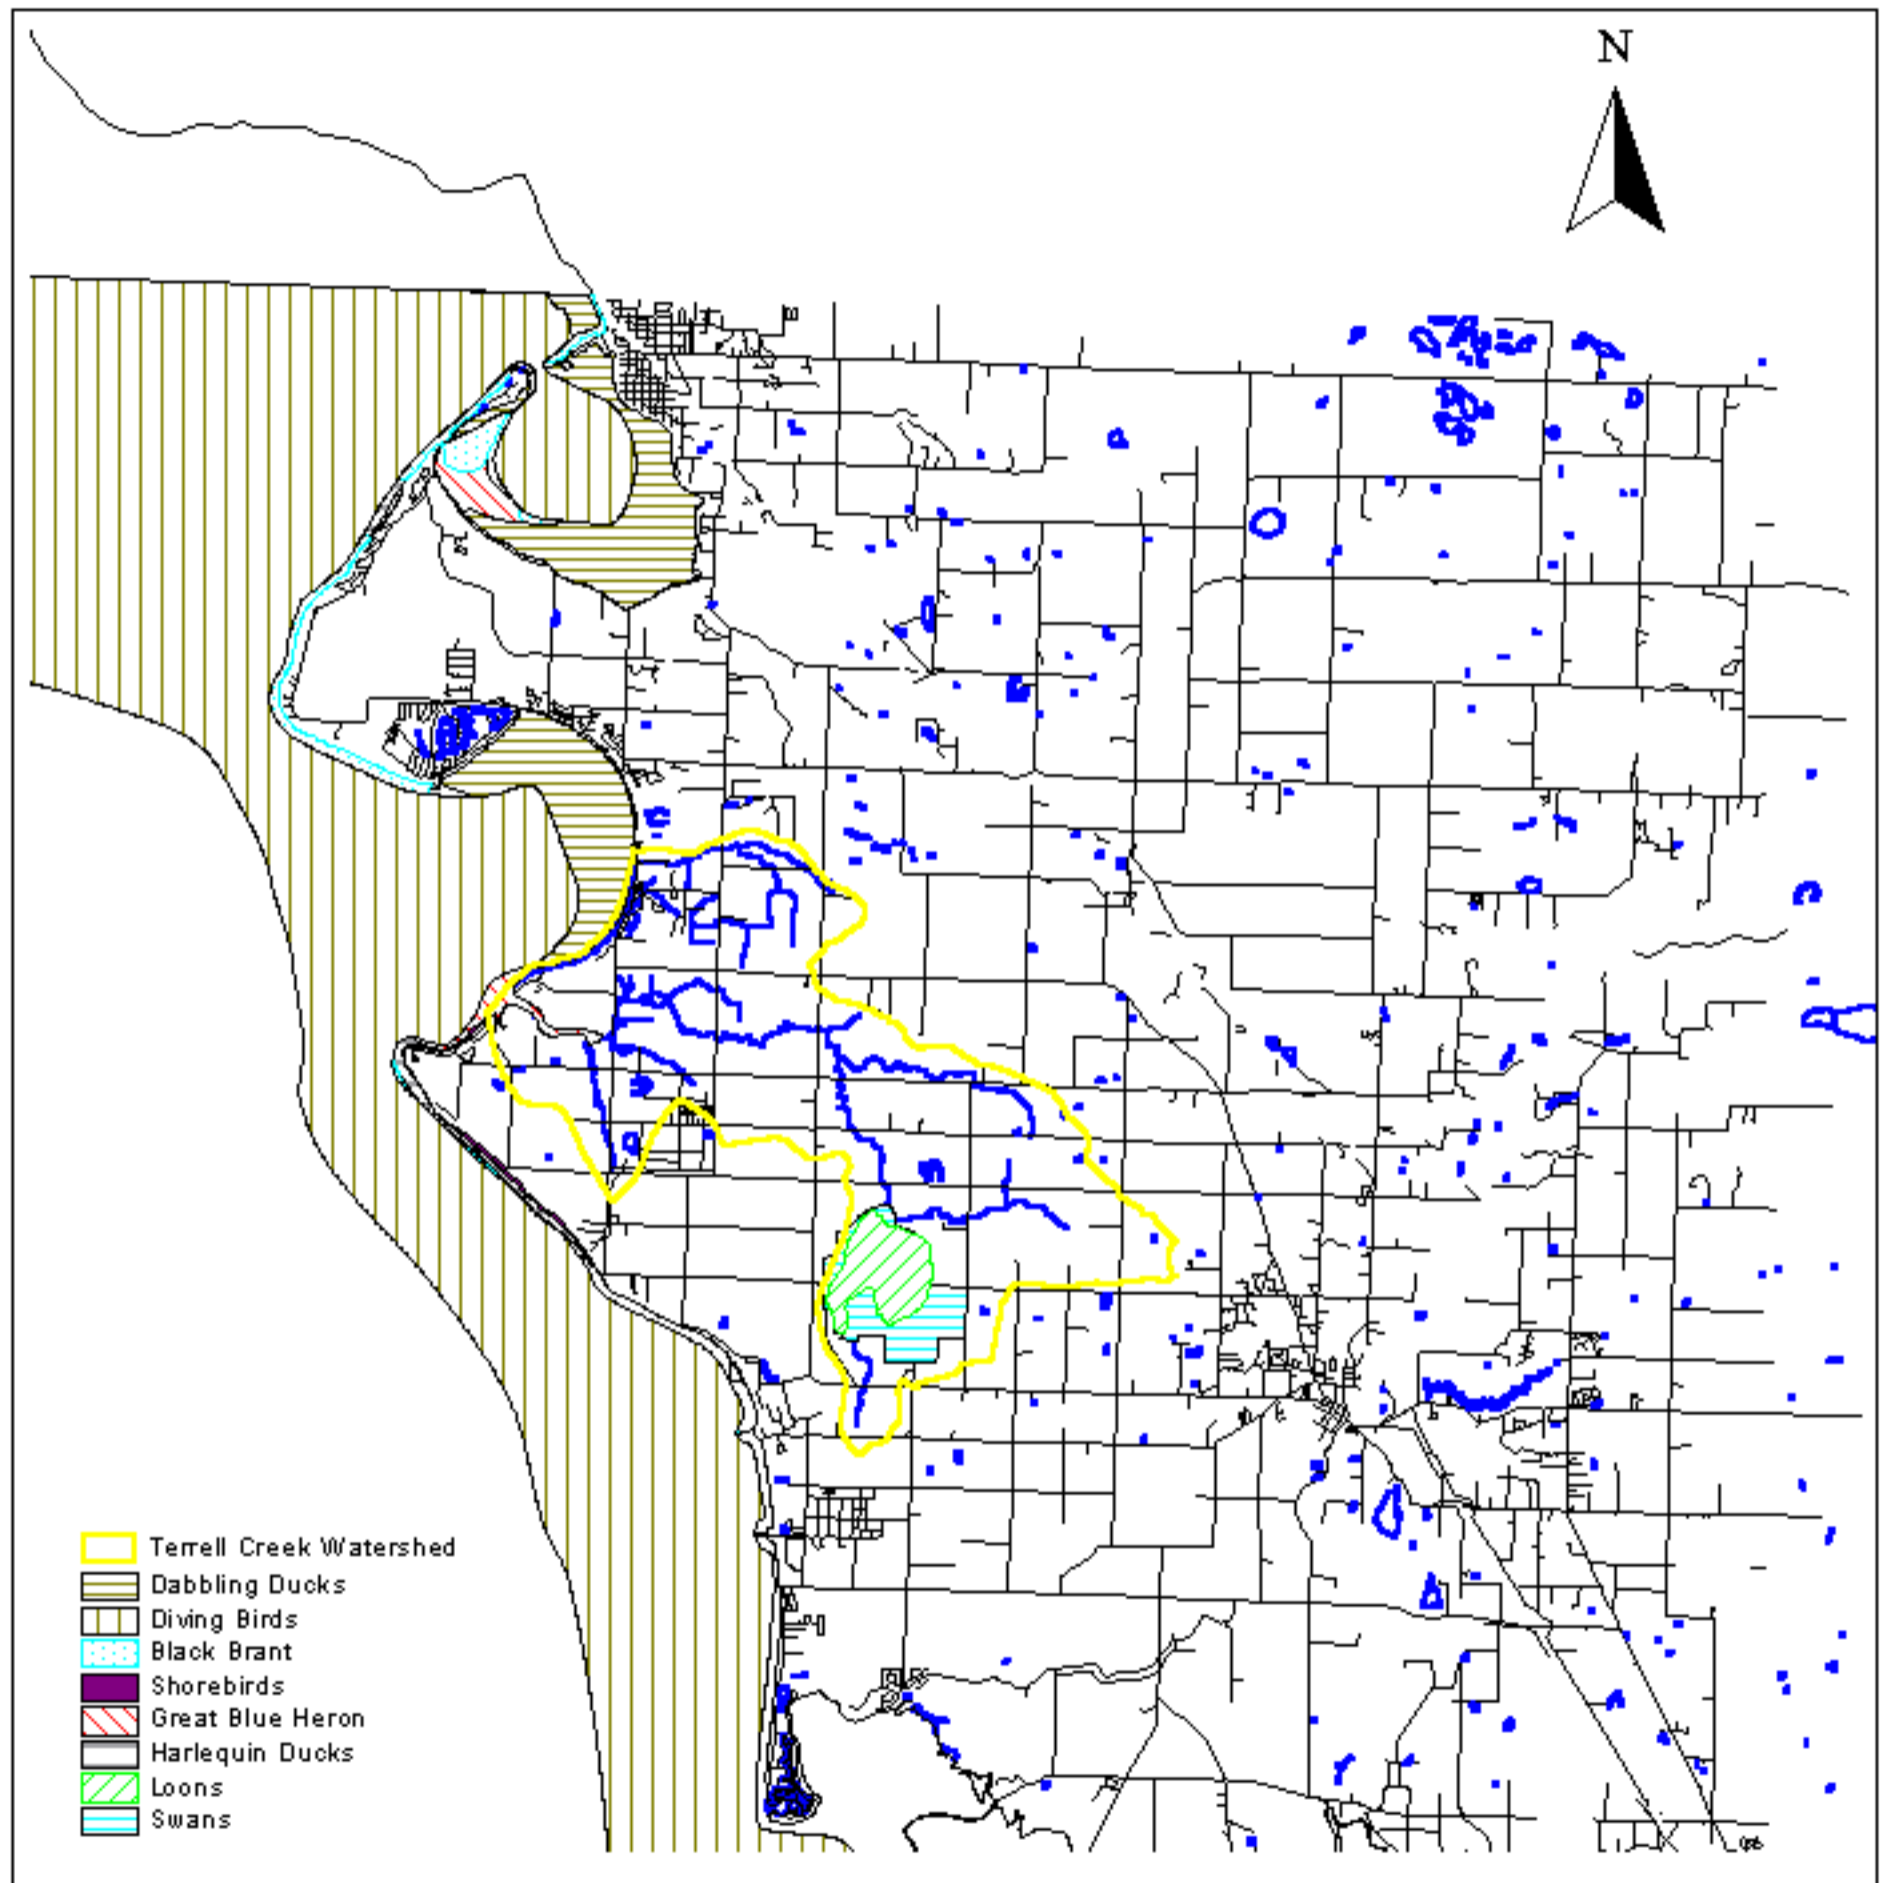

Terrell Creek Wildlife & Habitats

Bird Concentrations

1 0 1 2 Miles

Nahkeeta Northwest Wildlife Services

Map by Jean Olson - 2002

Terrell Creek Wildlife & Habitats

Fish Usage

0.5 0 0.5 1 Miles

Nahkeeta Northwest Wildlife Services

Map by Jean Olson - 2002

Terrell Creek Wildlife & Habitats

Habitats of Terrell Creek

0.5 0 0.5 1 Miles

Nahkeeta Northwest Wildlife Services

Map by Jean Olson - 2002

Terrell Creek Wildlife & Habitats

Land Use Around Terrell Creek

Nahkeeta Northwest Wildlife Services

Map by Jean Olson - 2002

Terrell Creek Wildlife & Habitats

Habitat Assessment Section Map

1 0 1 2 Miles

Nahkeeta Northwest Wildlife Services

Terrell Creek Watershed

0.5 0 0.5 1 Miles

Nahkeeta Northwest Wildlife Services

Map by Jean Olson - 2002