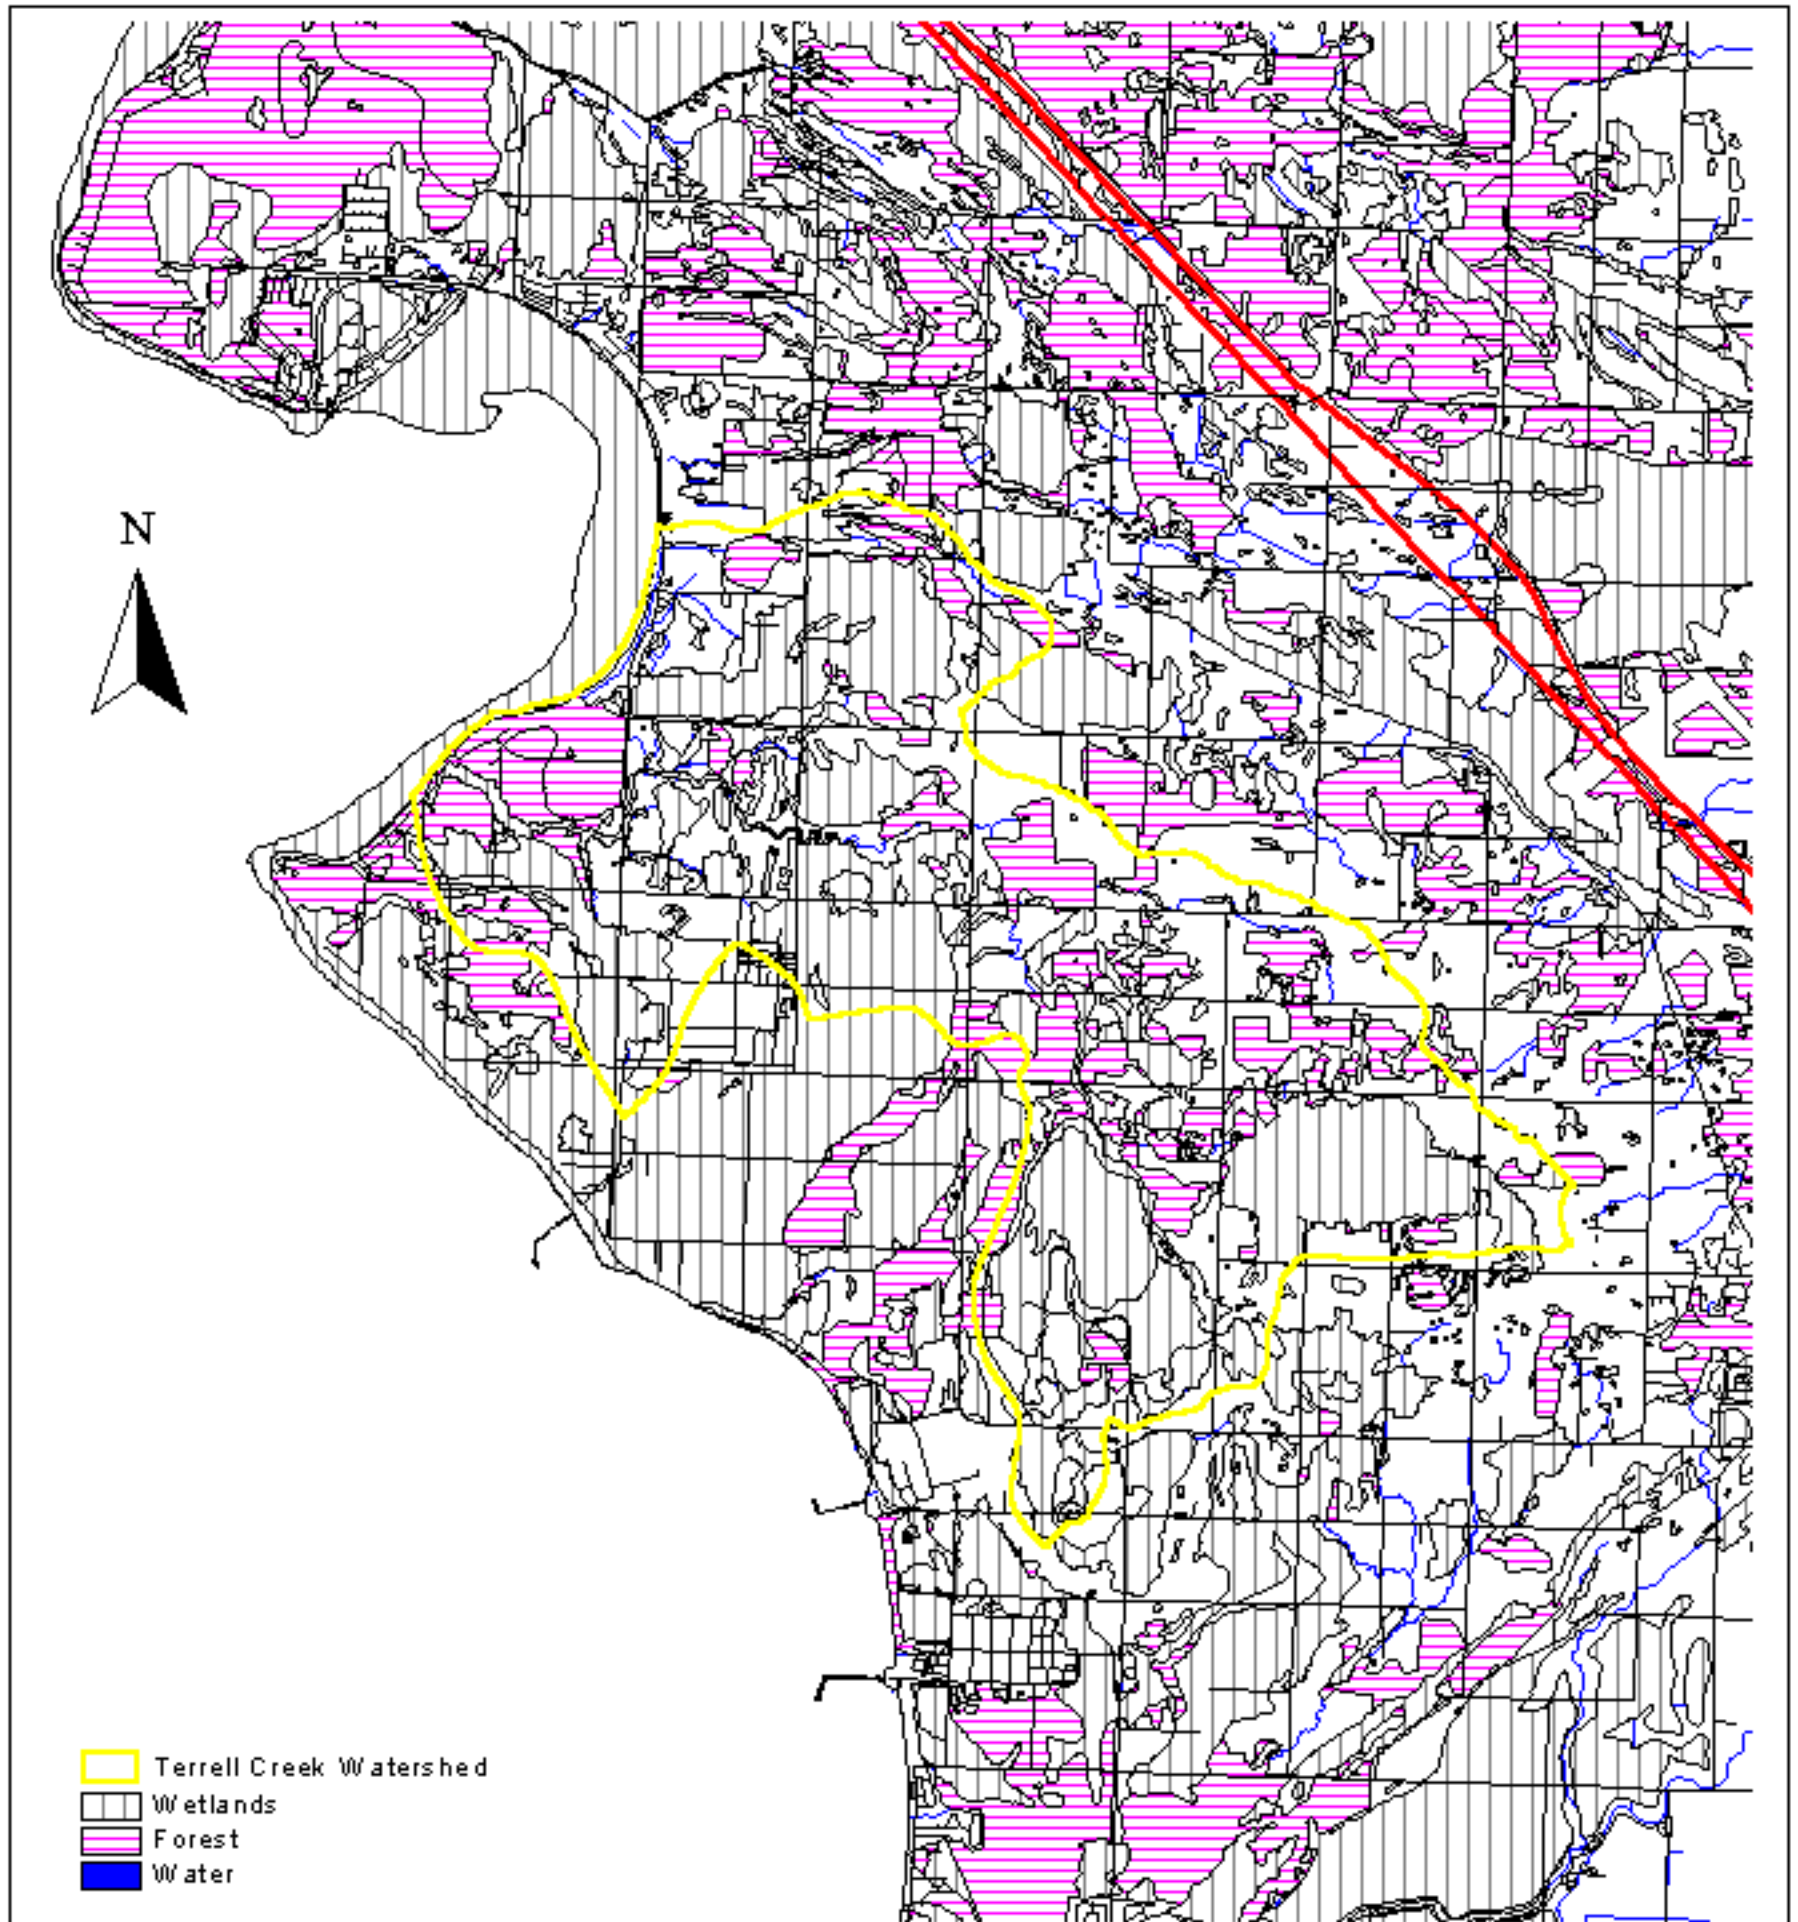

Terrell Creek Wildlife & Habitats

Bird Concentrations

1 0 1 2 Miles

Nahkeeta Northwest Wildlife Services

Map by Jean Olson - 2002

Terrell Creek Wildlife & Habitats

Fish Usage

0.5 0 0.5 1 Miles

Nahkeeta Northwest Wildlife Services

Map by Jean Olson - 2002

Terrell Creek Wildlife & Habitats

Habitats of Terrell Creek

0.5 0 0.5 1 Miles

Nahkeeta Northwest Wildlife Services

Map by Jean Olson - 2002

Terrell Creek Wildlife & Habitats

Map by Jean Olson - 2002

Terrell Creek Wildlife & Habitats Vicinity and Study Area

0.6 0 0.6 1.2 1.8 2.4 Miles

Nahkeeta Northwest Wildlife Services

Map by Jean Olson - 2002

Terrell Creek Wildlife & Habitats

Terrell Creek Watershed

0.5 0 0.5 1 Miles

Nahkeeta Northwest Wildlife Services

Map by Jean Olson - 2002