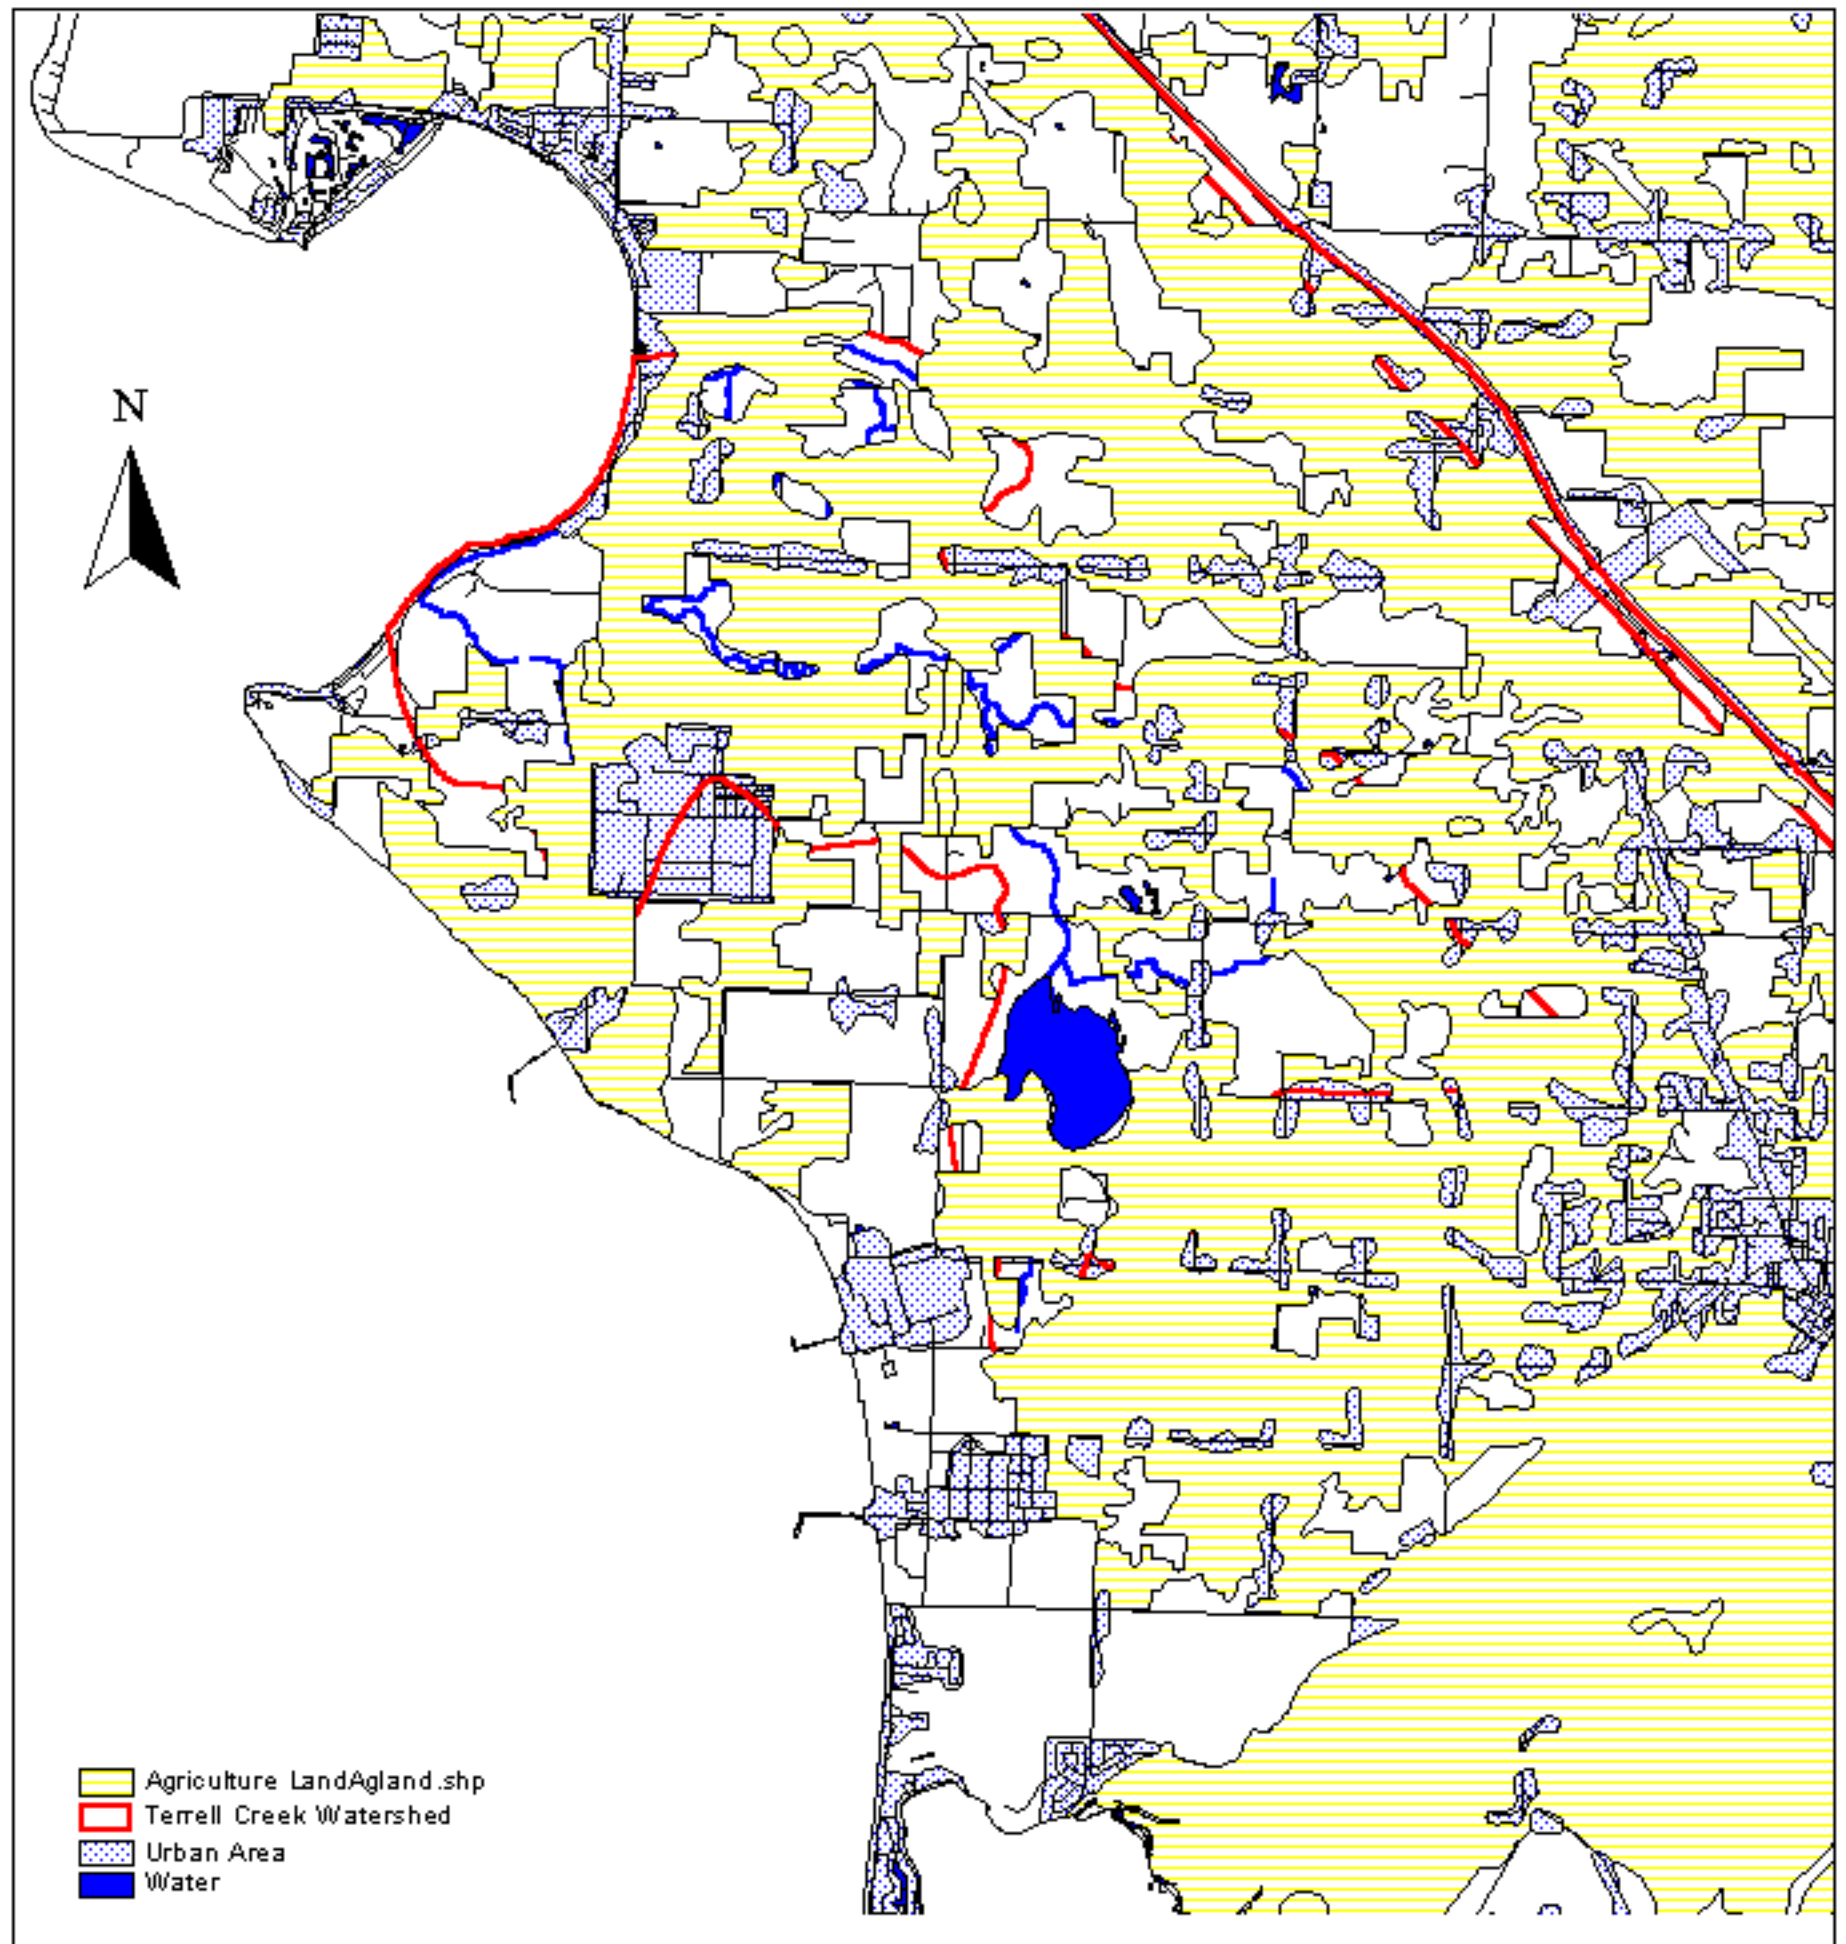

Terrell Creek Wildlife & Habitats

Bird Concentrations

1 0 1 2 Miles

Nahkeeta Northwest Wildlife Services

Map by Jean Olson - 2002

Terrell Creek Wildlife & Habitats

Fish Usage

0.5 0 0.5 1 Miles

Nahkeeta Northwest Wildlife Services

Map by Jean Olson - 2002

Terrell Creek Wildlife & Habitats

Habitats of Terrell Creek

0.5 0 0.5 1 Miles

Nahkeeta Northwest Wildlife Services

Map by Jean Olson - 2002

Terrell Creek Wildlife & Habitats

Land Use Around Terrell Creek

Nahkeeta Northwest Wildlife Services

Map by Jean Olson - 2002

Terrell Creek Wildlife & Habitats

Habitat Assessment Section Map

1 0 1 2 Miles

Nahkeeta Northwest Wildlife Services

Terrell Creek Watershed

0.5 0 0.5 1 Miles

Nahkeeta Northwest Wildlife Services

Map by Jean Olson - 2002