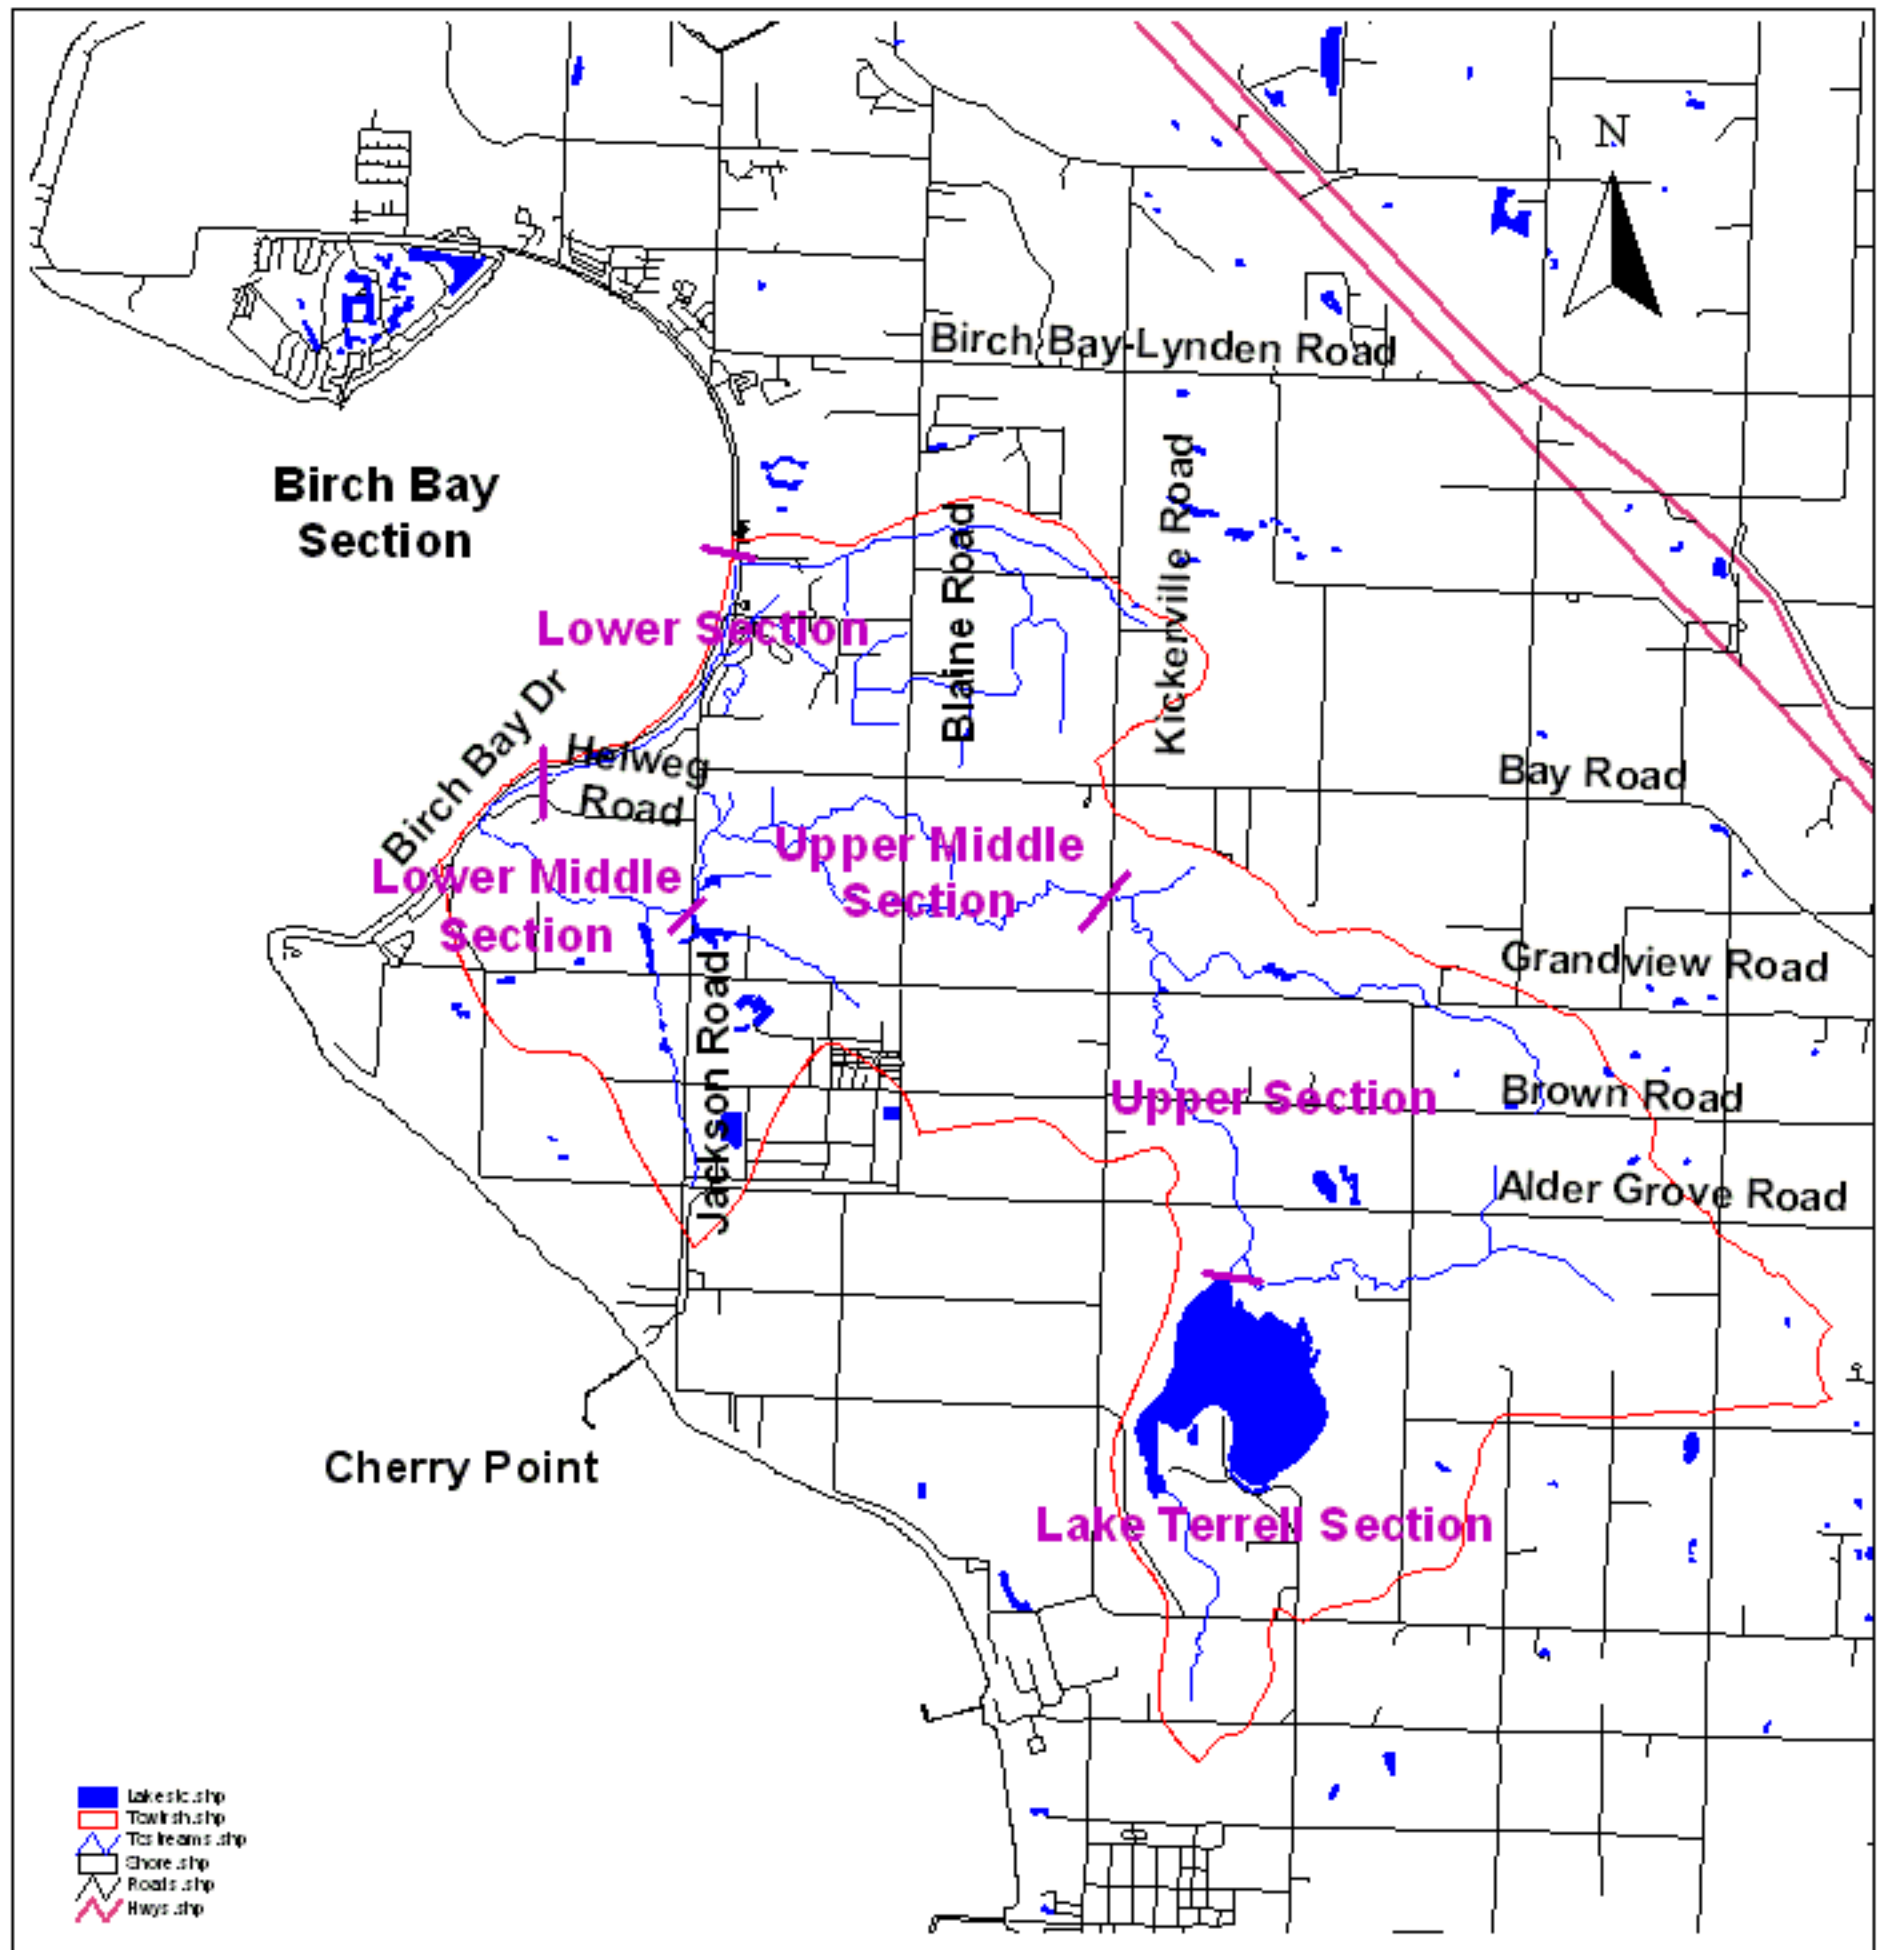

Land Use Around Terrell Creek

Nahkeeta Northwest Wildlife Services

Map by Jean Olson - 2002

Terrell Creek Wildlife & Habitats

Habitat Assessment Section Map

1 0 1 2 Miles

Nahkeeta Northwest Wildlife Services

Map by Jean Olson - 2002

Terrell Creek Wildlife & Habitats Vicinity and Study Area

0.6 0 0.6 1.2 1.8 2.4 Miles

Nahkeeta Northwest Wildlife Services

Map by Jean Olson - 2002

Terrell Creek Wildlife & Habitats

Terrell Creek Watershed

0.5 0 0.5 1 Miles

Nahkeeta Northwest Wildlife Services

Map by Jean Olson - 2002