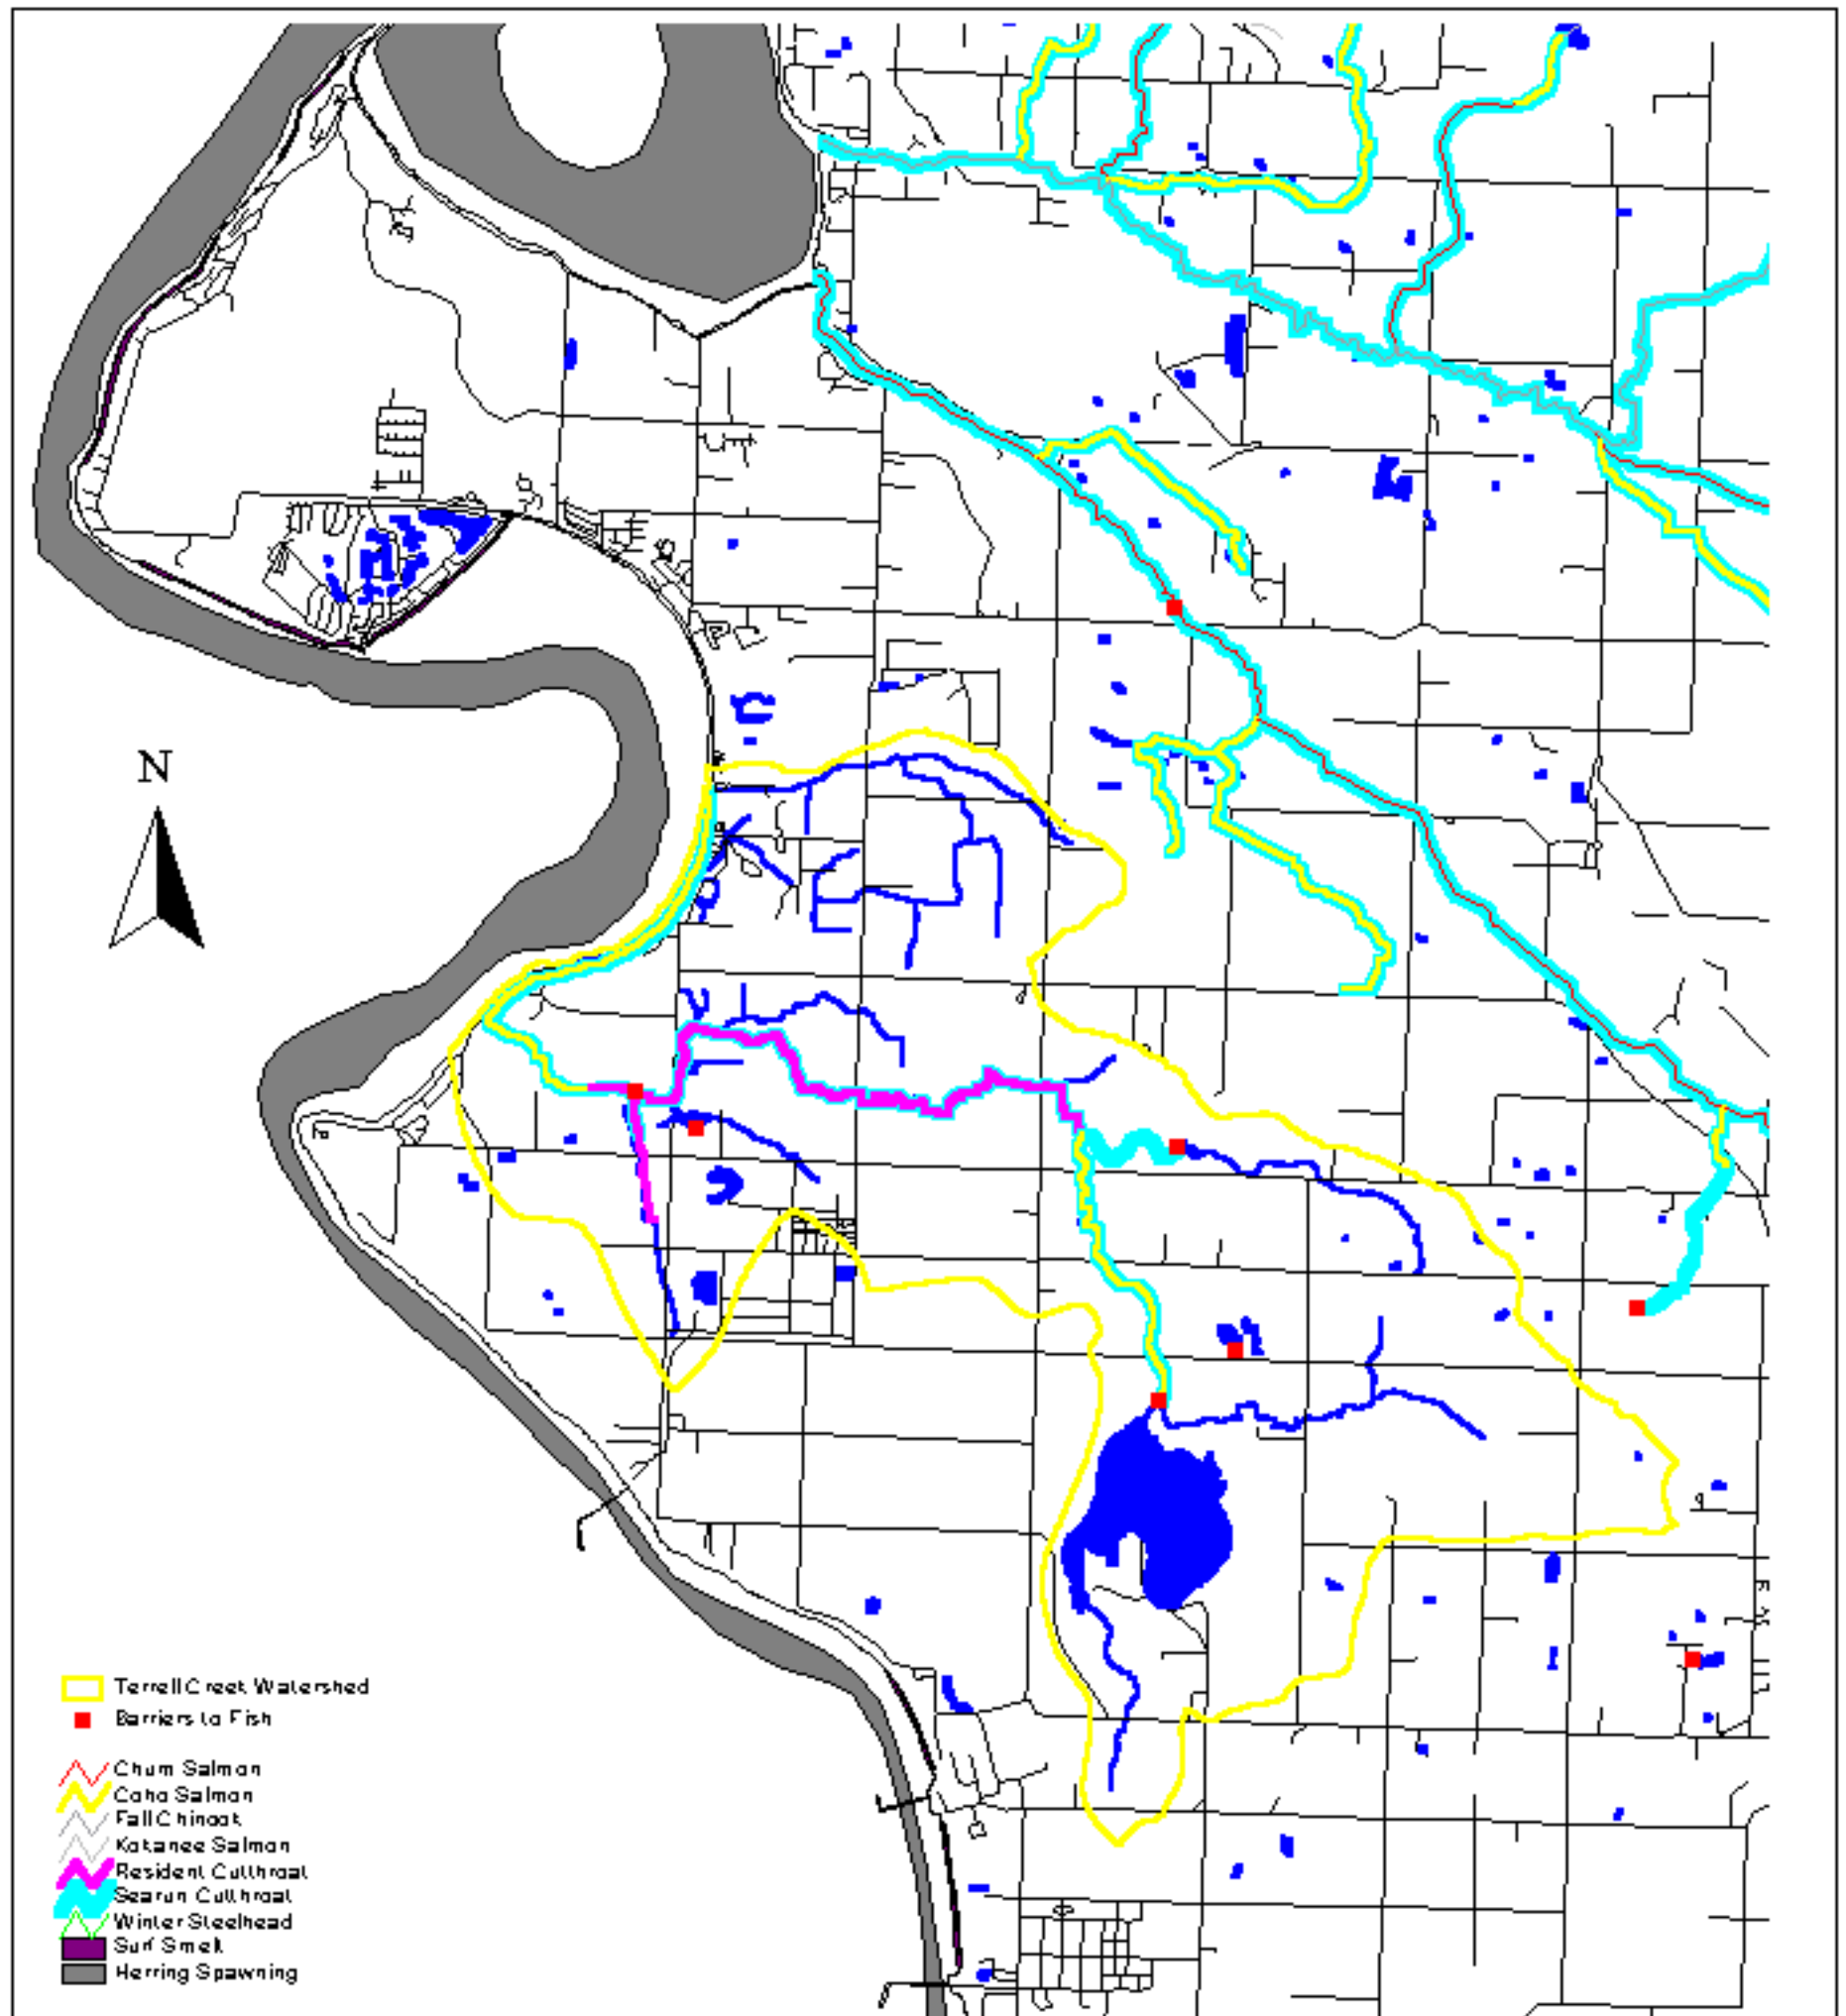

Terrell Creek Wildlife & Habitats

Bird Concentrations

1 0 1 2 Miles

Nahkeeta Northwest Wildlife Services

Map by Jean Olson - 2002

Terrell Creek Wildlife & Habitats

Fish Usage

0.5 0 0.5 1 Miles

Nahkeeta Northwest Wildlife Services

Map by Jean Olson - 2002

Terrell Creek Wildlife & Habitats

Habitats of Terrell Creek

0.5 0 0.5 1 Miles

Nahkeeta Northwest Wildlife Services

Map by Jean Olson - 2002

Terrell Creek Wildlife & Habitats

Map by Jean Olson - 2002

Terrell Creek Wildlife & Habitats Vicinity and Study Area

0.6 0 0.6 1.2 1.8 2.4 Miles

Nahkeeta Northwest Wildlife Services

Map by Jean Olson - 2002

Terrell Creek Wildlife & Habitats

Terrell Creek Watershed

0.5 0 0.5 1 Miles

Nahkeeta Northwest Wildlife Services

Map by Jean Olson - 2002