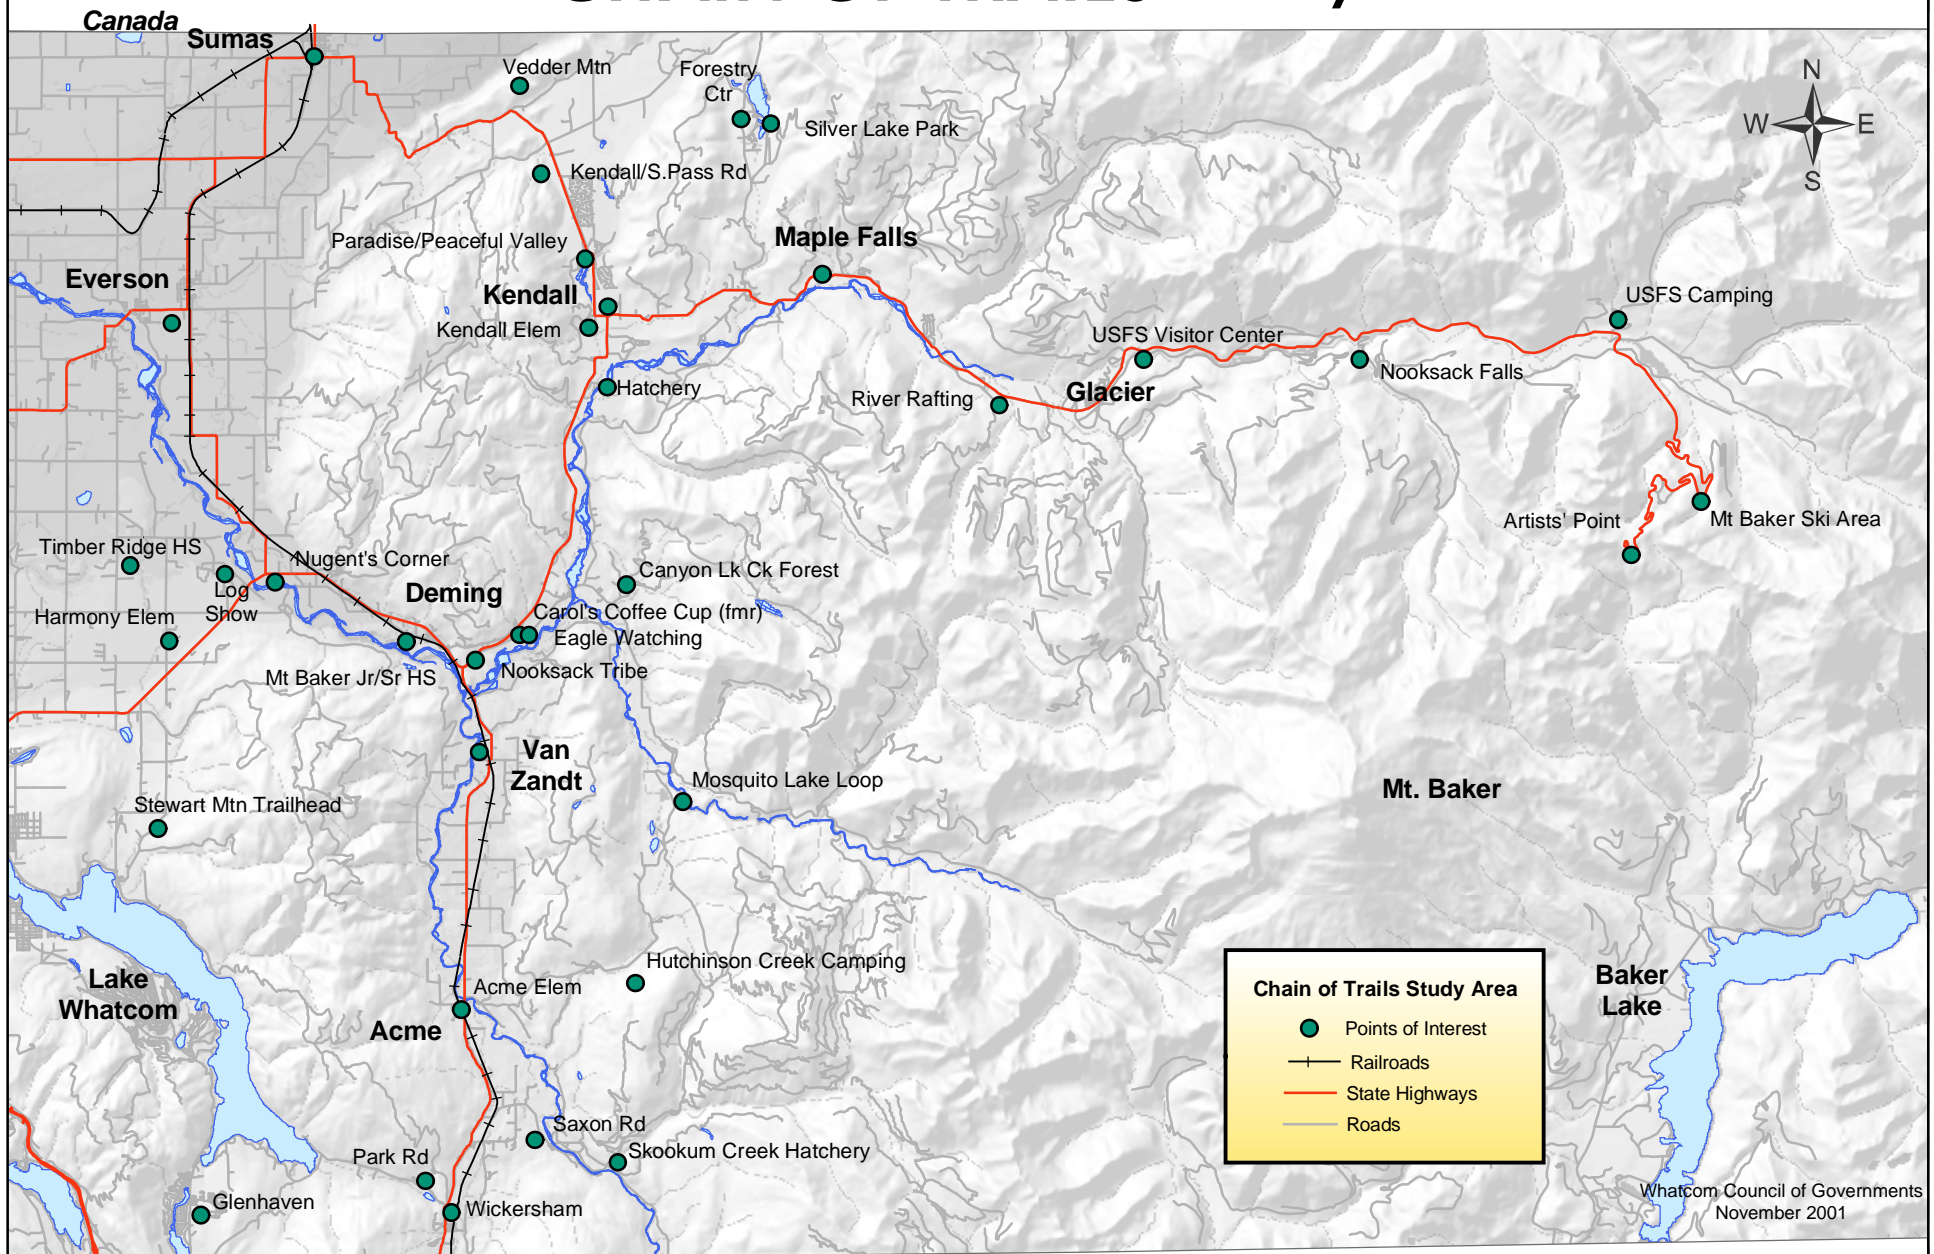

CHAIN OF TRAILS Study Area

Whatcom Council of Governments
November 2001

Skagit County

The Chain of Trails study area focuses on the Mt. Baker foothills region, loosely defined as Glenhaven to Glacier; Sumas to Wickersham. This map was developed with the help of the members of the Mt. Baker Foothills Steering Committee to identify sites where residents and visitors often go. Representative commercial centers, schools, recreation areas and other attractions are represented by the dots on the map. As part of a public survey, respondents are invited to add sites or trails that they'd like to see included in the Chain of Trails plan.

To see the initial results of the survey responses, check the "Survey Results" map elsewhere on this website.