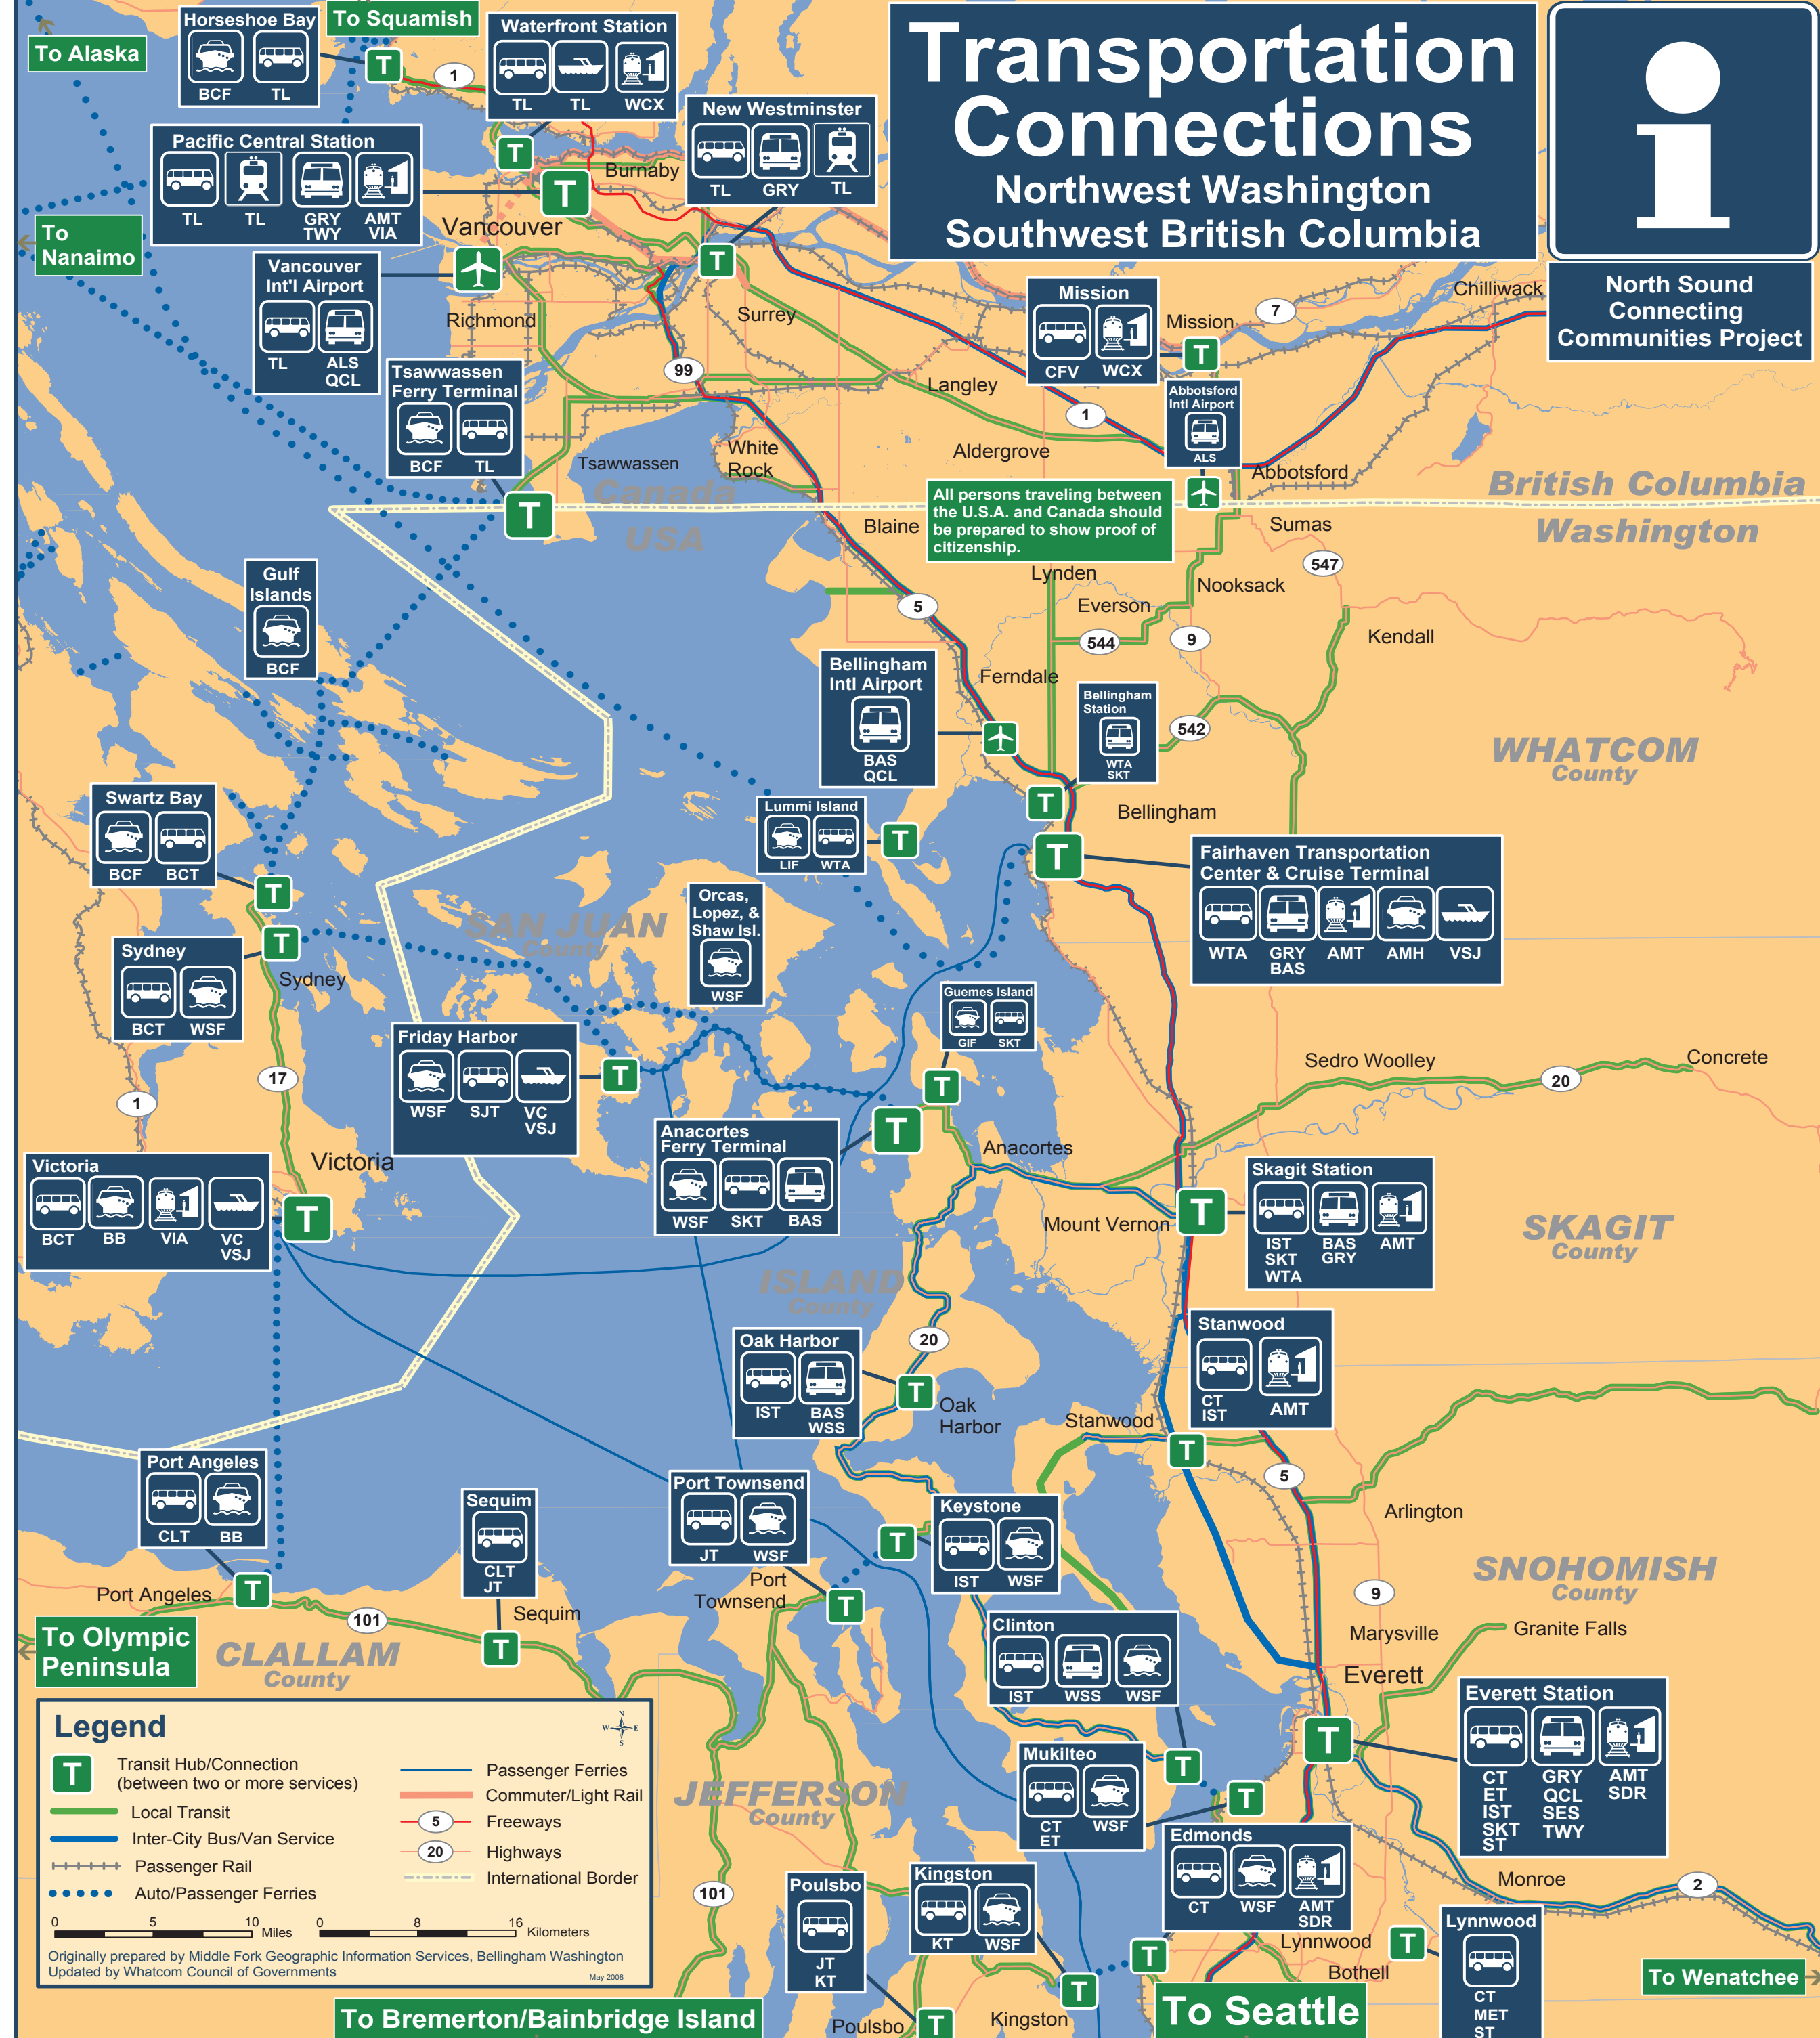

Transportation Connections

Northwest Washington Southwest British Columbia

All persons traveling between the U.S.A. and Canada should be prepared to show proof of citizenship.

Legend

- **T** Transit Hub/Connection (between two or more services)
- Local Transit
- Inter-City Bus/Van Service
- Passenger Rail
- Auto/Passenger Ferries
- Passenger Ferries
- Commuter/Light Rail
- Freeways
- Highways
- International Border

Originally prepared by Middle Fork Geographic Information Services, Bellingham Washington
Updated by Whatcom Council of Governments
May 2008

LOCAL TRANSIT AGENCIES

Key:	Agency:	Serving	Connections:
BCT	BC Transit 250-385-2551	Vancouver Island and B.C. outside Greater Vancouver www.busonline.ca	BB, BCF, VIA, WSF
CFV	Central Fraser Valley Transit 604-854-3232	Abbotsford, Mission www.busonline.ca/regions/cfv	WCX
CLT	Clallam Transit 800-858-3747	Clallam County www.clallamtransit.com	BB, JT
CT	Community Transit 800-562-1375	Snohomish, King Counties www.communitytransit.org	AMT, ET, GRY, SDR, ST, WSF
ET	Everett Transit 425-257-7777	Everett and Mukilteo www.everetttransit.org	AMT, CT, GRY, SDR, ST, WSF
ICT	Intercity Transit 360-786-1881	Olympia, Lacey, Tumwater www.intercitytransit.com	MT, PT
IST	Island Transit 800-240-8747	Island County, Mount Vernon and Everett Connectors www.islandtransit.org	CT, SKT, WSF, WTA
JT	Jefferson Transit 800-371-0497	Jefferson County (and other Peninsula Services) www.jeffersontransit.com	CLT, KT, MT, WSF
KT	Kitsap Transit 360-377-2877	Kitsap County www.kitsaptransit.org	JT, MT, WSF
MT	Mason Transit 800-374-3747	Mason County www.masontransit.org	ICT, JT, KT, PT, WSF
MET	King County Metro 800-542-7876	King, parts of Pierce, Snohomish Counties http://transit.metrokc.gov	AMT, CT, GRY, ST, VC, WSF
PT	Pierce Transit 253-581-8000	Pierce County www.piercetransit.org	ICT, MT, SDR, ST
SJT	San Juan Transit 360-378-8887	Friday Harbor and San Juan Island (seasonal) www.sanjuantransit.com	WSF
SKT	Skagit Transit 360-757-4433	Skagit County, Bellingham and Everett Connectors www.skagittransit.org	AMT, BAS, GIF, GRY, IST, WST, WTA
ST	Sound Transit 800-201-4900	Snohomish, King, Pierce Counties www.soundtransit.org	AMT, CT, ET, GRY, MET, WSF
TL	TransLink 604-953-3333	Vancouver region, bus and SkyTrain, trip planner www.translink.bc.ca	AMT, BCF, VIA
WTA	Whatcom Transportation Authority 360-676-RIDE	Whatcom County and Mt. Vernon Connector www.ridewta.com	AMH, AMT, GRY, IST, LIF, SKT, VSJ

County Connectors link Bellingham, Mount Vernon, Oak Harbor, Stanwood, Camano Island, and Everett. Check websites for WTA, SKAT, IST.

Central Puget Sound (Seattle region) transit trip planner: <http://tripplanner.metrokc.gov>

INTERCITY BUS